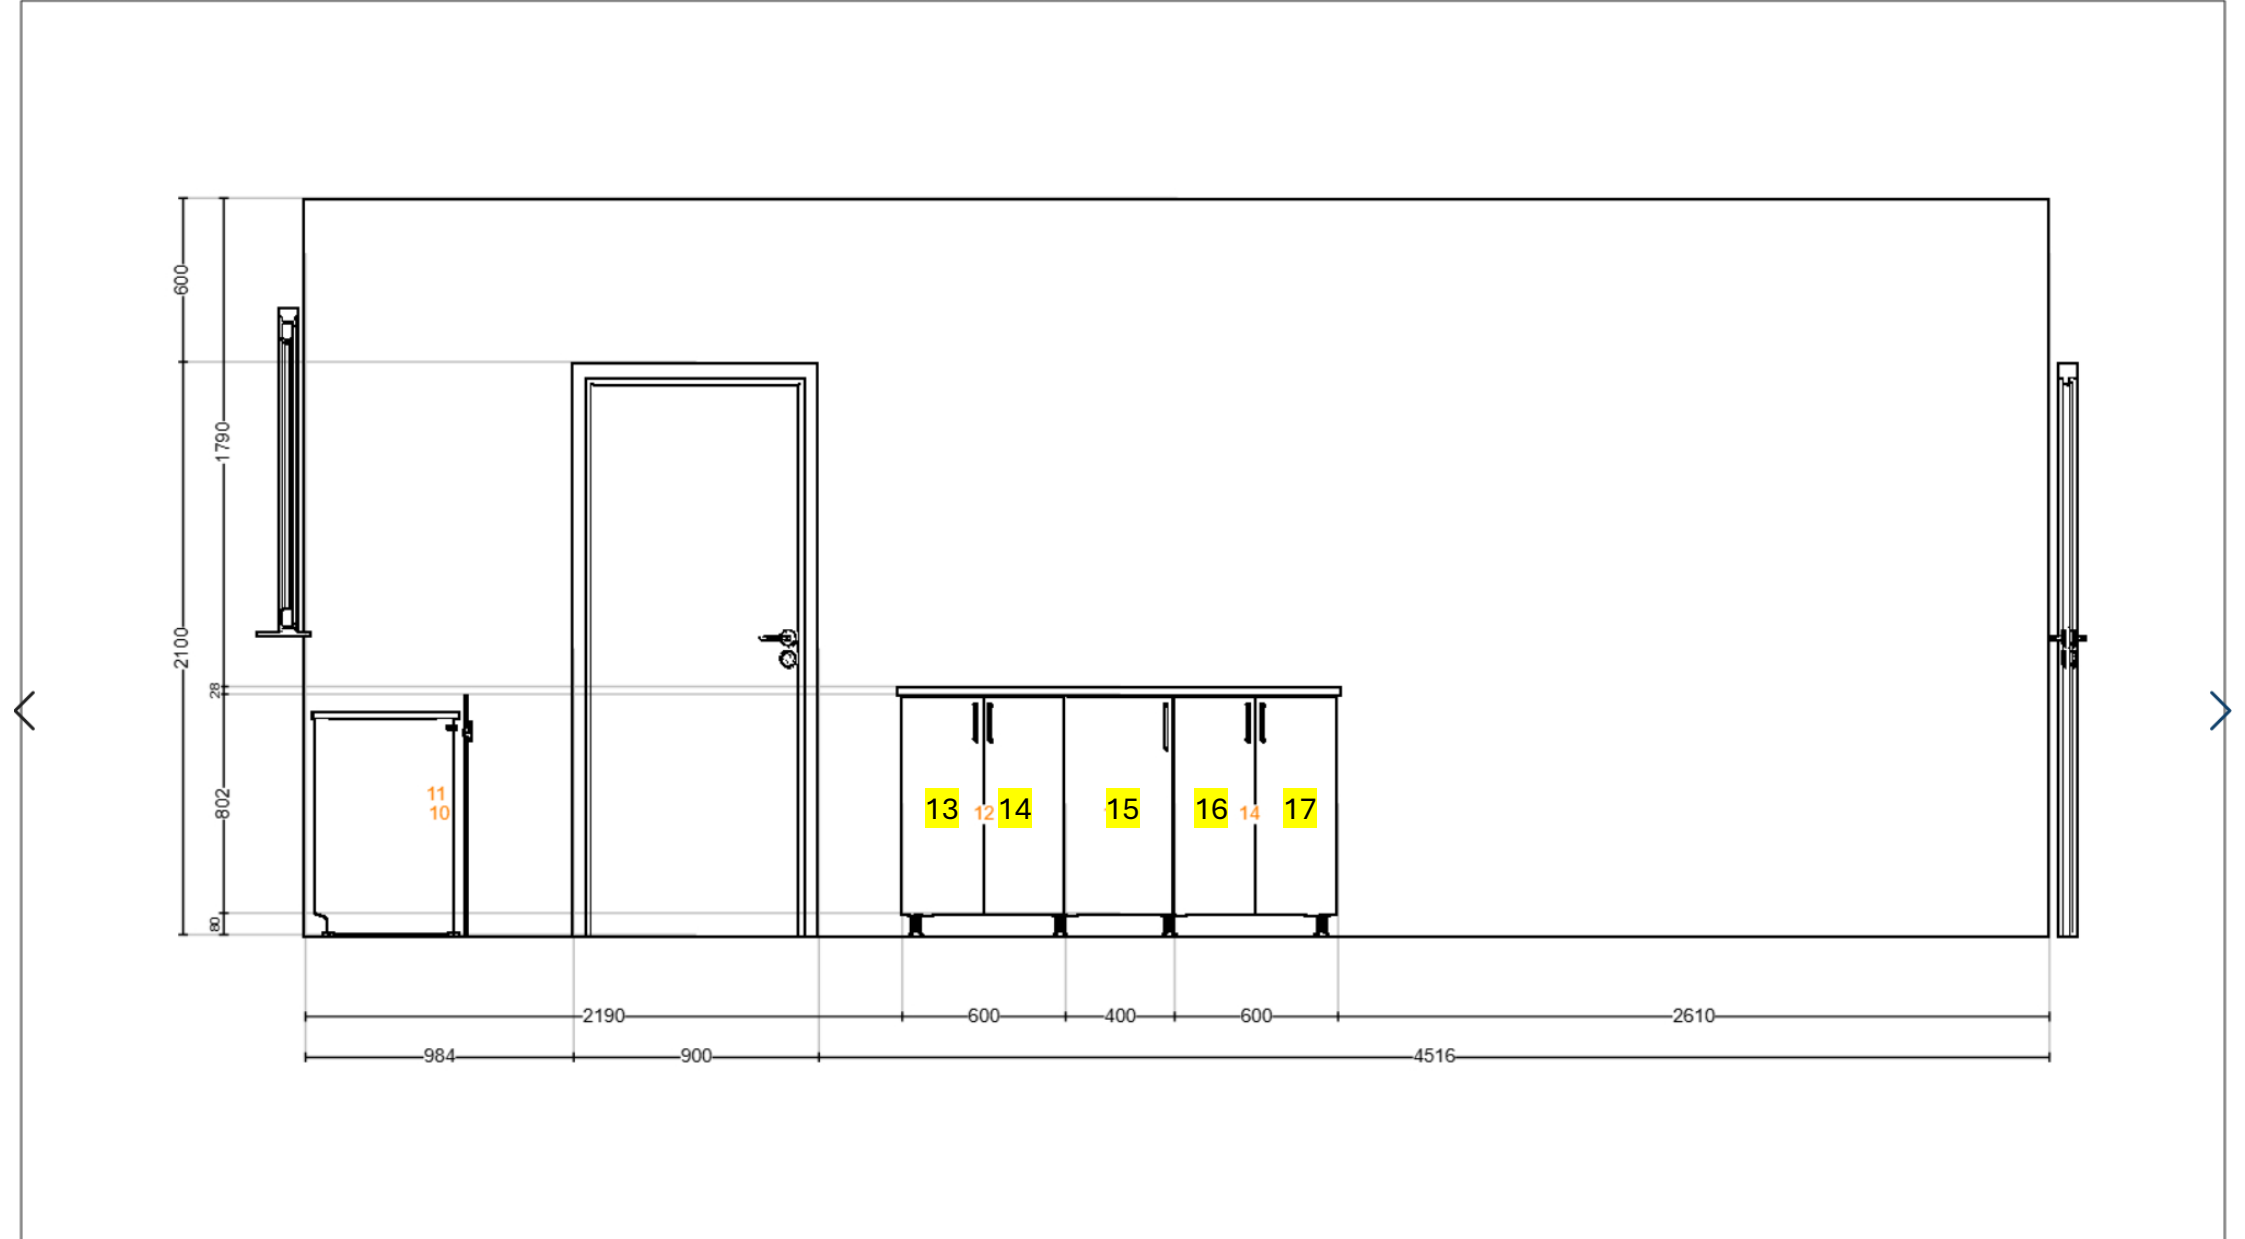

Eindversie IKEA keuken

Vooraanzicht

6-12-2025 08:08  
7A3E69A5-7BAE-4124-B280-405B02B7DDF3

All dimensions specified are in millimetres. We cannot accept any liability for the accuracy of measurements you provide.

Eindversie IKEA keuken

Vooraanzicht

6-12-2025 07:52  
7A3E69A5-7BAE-4124-B280-405B02B7DDF3

All dimensions specified are in millimetres. We cannot accept any liability for the accuracy of measurements you provide.